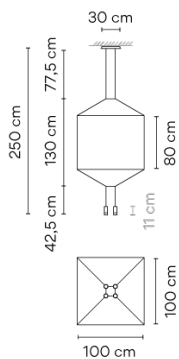

0309

Design By Arik Levy

Wireflow designed by Arik Levy. A hanging lamp which reviews and updates the chandelier look through an exercise of simplification that explores its essence and enhances its outline with great delicacy and at the same time a strong formal presence. Its appearance, as a structure of fine cables finished with eight LED terminals, discretely connects with classic chandelier models, taking this type of lamp to a new, groundbreaking and futuristic dimension. Employing CREA product configurator software, the design can be modified to adapt to your specific project requirements.

Model Sheet

Optional : Extra cable length
Min. quantity, upcharge and extra lead time apply [EN]

Finish	04 Black RAL 9005
LED temperature color	2700 K
Dimming	DALI 1-10V PUSH Optional Casambi Min. quantity, upcharge and extra lead time apply [EN]
Installation type	Surface Canopy

Materials	Ceiling rose: Steel Body: Aluminum Horizontal rods: Steel
Light source	4 x LED 4,48W 350mA D
LED	CRI>80 1961 lm 108 2700 K
Driver	CC - Constant Current 350 110-240 V 50/60 HZ

Application	Hanging lamps
Packaging	2 Box 1.158 m x 1.133 m x 0.086 m Gross weight 10.4 Net weight 8.86 Vol. 0.1128

Lighting effect

General Lighting

Lamp for general lighting that equally distributes the light in all directions.

Photometric Data

Efficiency	40.11%
Coordinate System	CG
Total Flux	1961
Maximum Value	53.86

Other Applications

All of our products come with a five-year warranty.
Check our legal terms at www.vibia.com/warranty