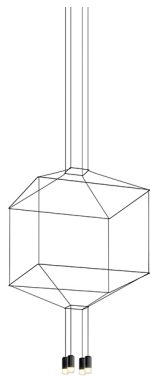

## 0309

Design By Arik Levy

Wireflow designed by Arik Levy. A hanging lamp which reviews and updates the chandelier look through an exercise of simplification that explores its essence and enhances its outline with great delicacy and at the same time a strong formal presence. Its appearance, as a structure of fine cables finished with eight LED terminals, discretely connects with classic chandelier models, taking this type of lamp to a new, groundbreaking and futuristic dimension. Employing CREA product configurator software, the design can be modified to adapt to your specific project requirements.

## Model Sheet

**Optional : Extra cable length**  
Min. quantity, upcharge and extra lead time apply [EN]

<b>Finish</b>	04 Black RAL 9005
<b>LED temperature color</b>	2700 K
<b>Dimming</b>	DALI 1-10V PUSH <b>Optional</b> Casambi Min. quantity, upcharge and extra lead time apply [EN]
<b>Installation type</b>	Surface Canopy

<b>Materials</b>	Ceiling rose: Steel Body: Aluminum Horizontal rods: Steel
<b>Light source</b>	4 x LED 4,48W 350mA D
<b>LED</b>	CRI>80 1961 lm 108 2700 K
<b>Driver</b>	CC - Constant Current 350 110-240 V 50/60 HZ

<b>Application</b>	Hanging lamps
<b>Packaging</b>	2 Box 1.158 m x 1.133 m x 0.086 m Gross weight 10.4 Net weight 8.86 Vol. 0.1128